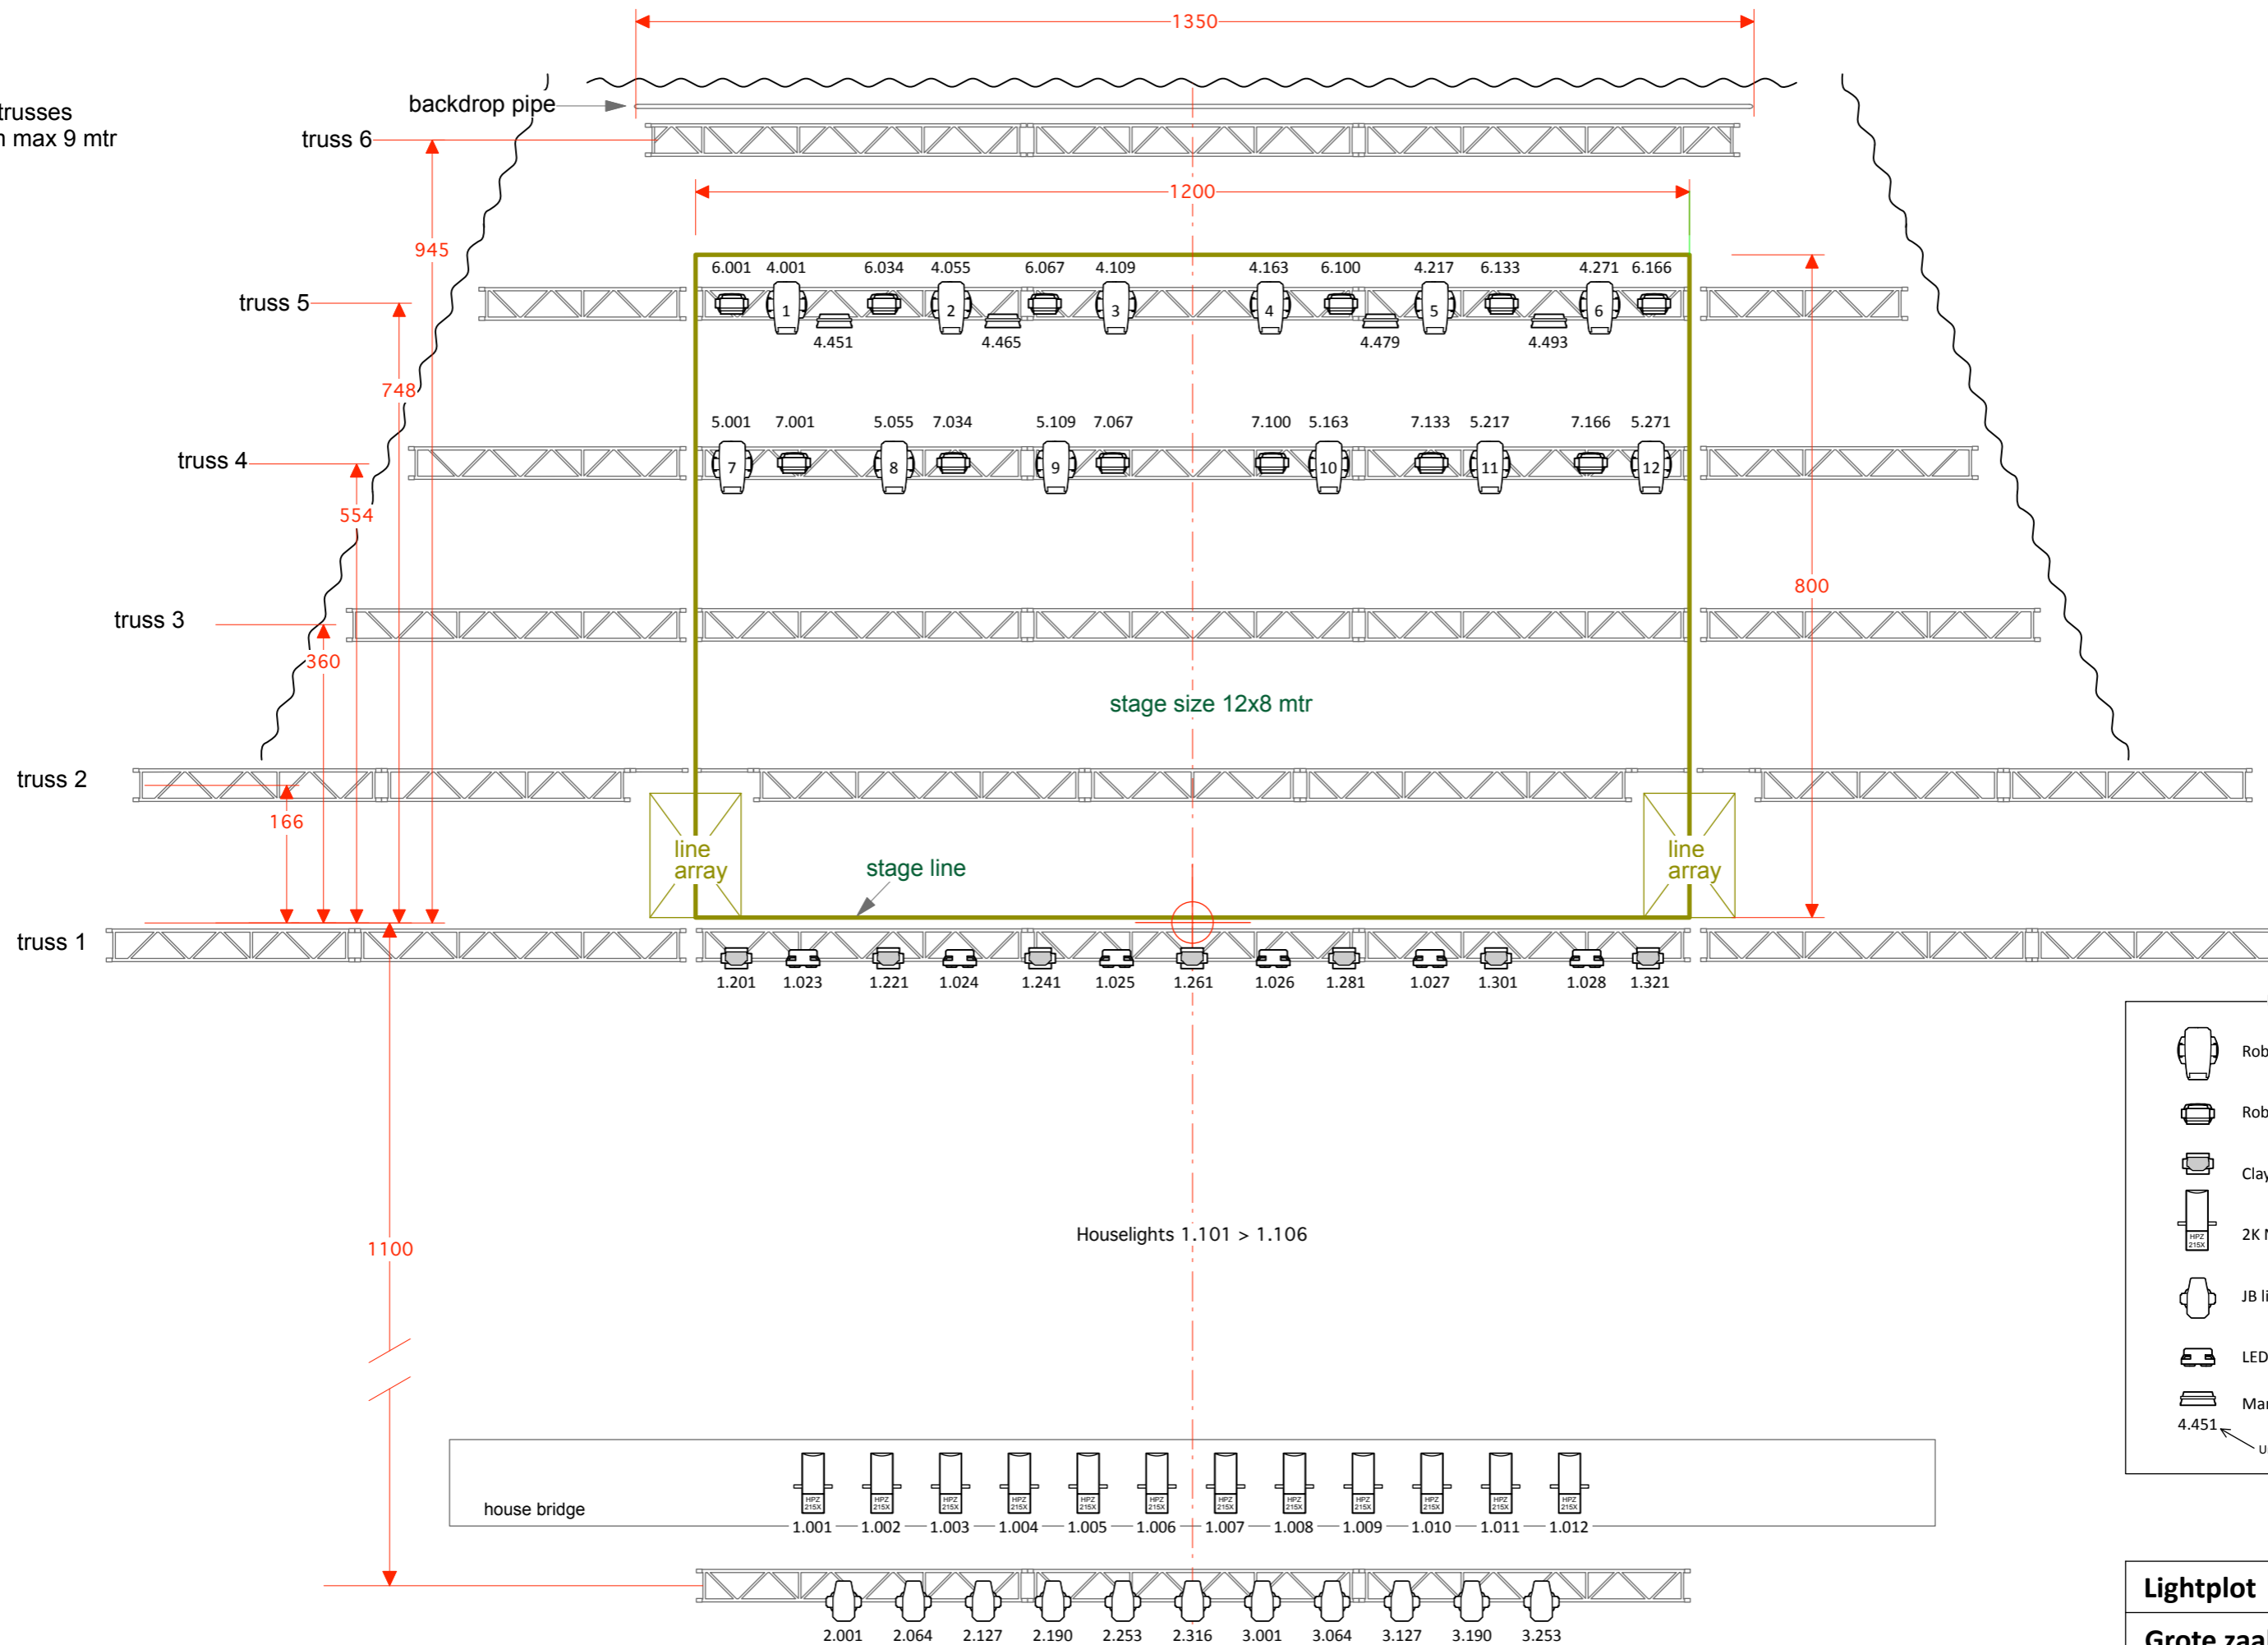

all trusses
trim max 9 mtr

LEGENDA

- Robe Forte HCF
- Robe Spider
- Clay Paky B-eye K10 CC
- 2K Nlethammer Zoom
- JB lighting P12 spot
- LED Blinder
- Martin Atomic LED3000
- 4.451 ← Universe . DMX address

Lightplot

Grote zaal / Main hall

Spot Groningen, de Oosterpoort

Date: 11/10/2024

Scale: 1:50 A3 Drawn by: HB

ALL MEASUREMENTS NEED TO BE CHECKED ON LOCATION