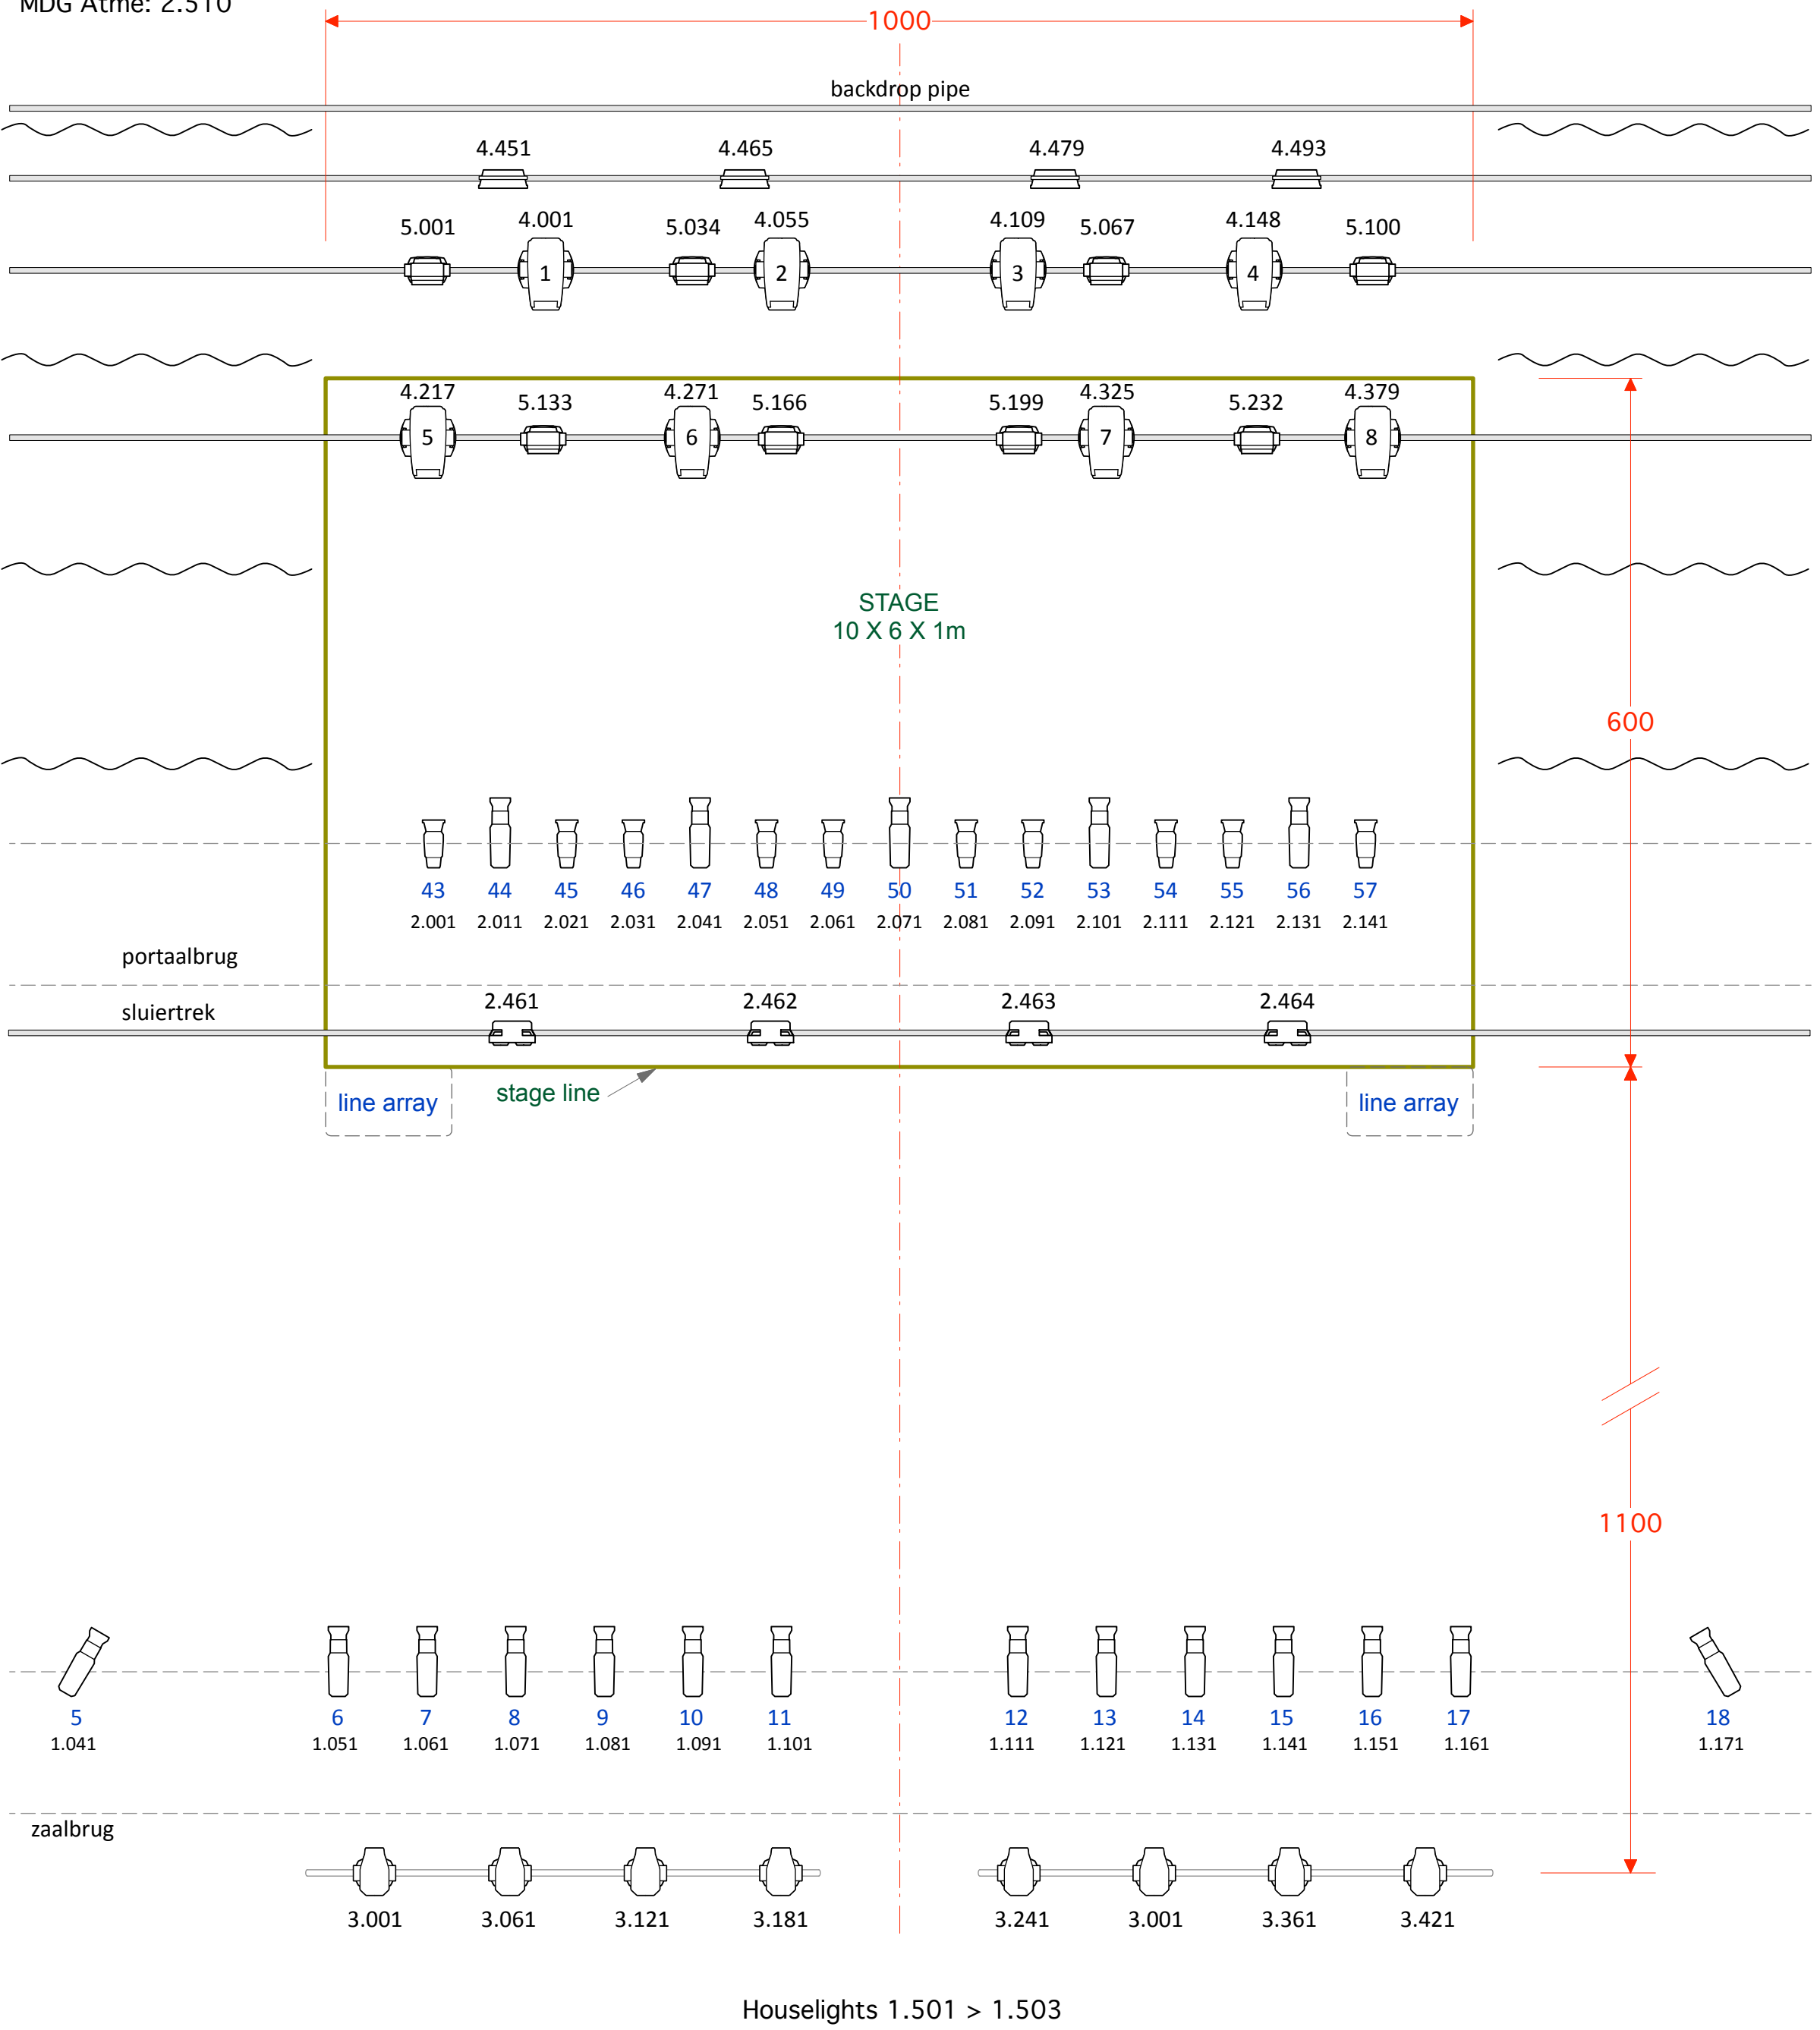

Stage dimmers: 2.465 > 2.496

MDG Atme: 2.510

LEGENDA

Robe Forte HCF

JB lighting P10 spot

Robe Spider

LED Blinder

ETC Lustr2 Profile

Martin Atomic LED3000

ETC Lustr2 Fresnell

4.451
Universe . DMX address

Lightplot kleine zaal

Zaalopstelling: **POP**

Spot Groningen, de Ooosterpoort

Date: 17/10/2024

Scale: 1:50 A3

Drawn by: HB