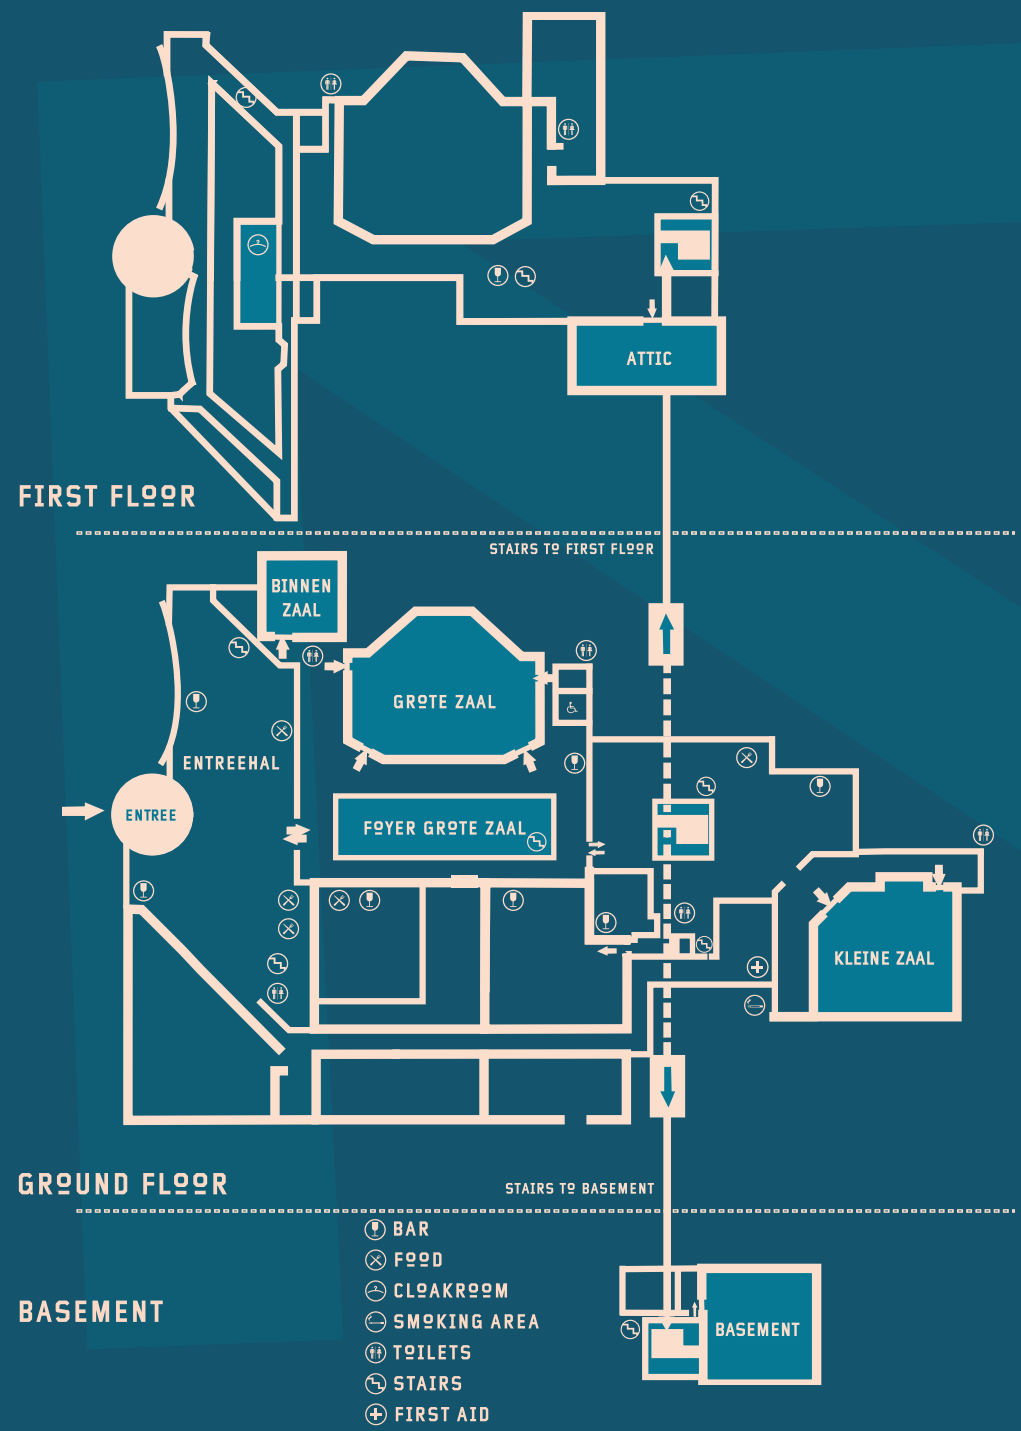

ROCK
KIT

TIME TABLE & FLOOR- PLAN

ROCKIT-FESTIVAL-NL SPOT